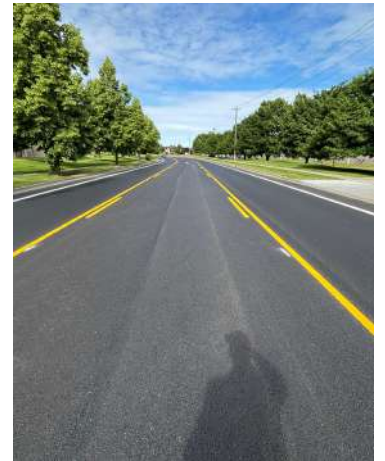

A graphic overlay in the shape of a shield with a dark green background and a light blue border. It features a stylized illustration of a mountain range with evergreen trees in the foreground. The sky is a light teal color.

Mission Ave
ADA Ramp replacement &
Overlay Project

There were 19 ADA Ramps Removed & Replaced